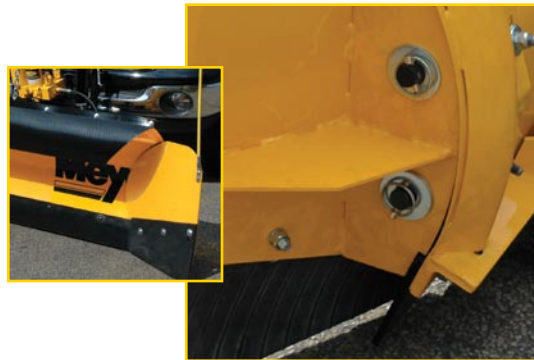

Meyer wings are easy to install and remove in any weather condition with two quick connect pins.

PART #: 08888 WING KIT FOR ST & C-SERIES PLOWS

Working over time. **Meyer®**